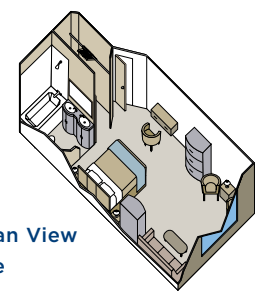

ALL-SUITE YACHTS

- Owner's Suites (OW):**  
575 square feet (54 square meters)
- Classic Suites (CS):**  
Forward Suites, 01 and 02 – 400 square feet (37 square meters)  
Midship Suites, 05 and 06 – 530 square feet (49 square meters)  
Classic Suites with 3rd berths – 05 and 06
- Balcony Suites (BS, BS1):**  
277 square feet (26 square meters)  
Balcony Suites with 3rd berths – 204-205, 222-223
- Ocean View Suites (S, S1, S2, S3):**  
277 square feet (26 square meters)  
Ocean View Suites with 3rd berths – 112-115, 200-201, 300-301
- Modified Accessible Suites:**  
277 square feet (26 square meters), (Suites 134, 136, 232, 234).

Owner's Suite, Forward\*

\*Star Pride Owner's Suite is a slightly different layout.

Classic Suite, Midship

YACHT FACTS

- GUEST CAPACITY:** 212
- GUEST DECKS:** 6
- CREW MEMBERS:** 150-153
- LENGTH:** 440 feet (134 meters)
- BEAM:** 63 feet (19 meters)
- DRAFT:** 16.5 feet (5 meters)
- CRUISING SPEED:** 15 knots
- PROPULSION:** Twin propeller, driven by four Bergen marine diesel engines
- TONNAGE:** 9,975 gross registered tons (grt)
- YACHT'S REGISTRY:** Bahamas

Classic Suite, Forward

Balcony Suite

Ocean View Suite

Ocean View Accessible Suite