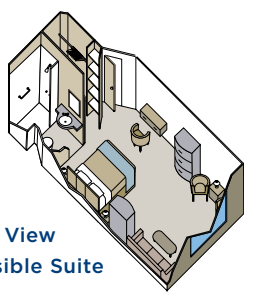

- OWNER'S SUITE (OW)
- CLASSIC SUITE (CS)
- BALCONY SUITE 1 (BS1)
- BALCONY SUITE (BS)
- OCEAN VIEW SUITE 3 (S3)
- OCEAN VIEW SUITE 2 (S2)
- OCEAN VIEW SUITE 1 (S1)
- OCEAN VIEW SUITE (S)

- Access to board ship is via stairs only.
- Access to/from outside deck may require assistance with doors and thresholds.

ALL-SUITE YACHTS

- Owner's Suites (OW):**  
575 square feet (54 square meters)
- Classic Suites (CS):**  
Forward Suites, 01 and 02 – 400 square feet (37 square meters)  
Midship Suites, 05 and 06 – 530 square feet (49 square meters)  
Classic Suites with 3rd berths – 05 and 06
- Balcony Suites (BS, BS1):**  
277 square feet (26 square meters)  
Balcony Suites with 3rd berths – 204-205, 222-223
- Ocean View Suites (S, S1, S2, S3):**  
277 square feet (26 square meters)  
Ocean View Suites with 3rd berths – 112-115, 200-201, 300-301
- Modified Accessible Suites:**  
277 square feet (26 square meters), (Suites 134, 136, 232, 234).

Owner's Suite, Forward\*

\*Star Pride Owner's Suite is a slightly different layout.

Classic Suite, Midship

YACHT FACTS

- GUEST CAPACITY:** 212
- GUEST DECKS:** 6
- CREW MEMBERS:** 150-153
- LENGTH:** 440 feet (134 meters)
- BEAM:** 63 feet (19 meters)
- DRAFT:** 16.5 feet (5 meters)
- CRUISING SPEED:** 15 knots
- PROPULSION:** Twin propeller, driven by four Bergen marine diesel engines
- TONNAGE:** 9,975 gross registered tons (grt)
- YACHT'S REGISTRY:** Bahamas

Classic Suite, Forward

Balcony Suite

Ocean View Suite

Ocean View Accessible Suite