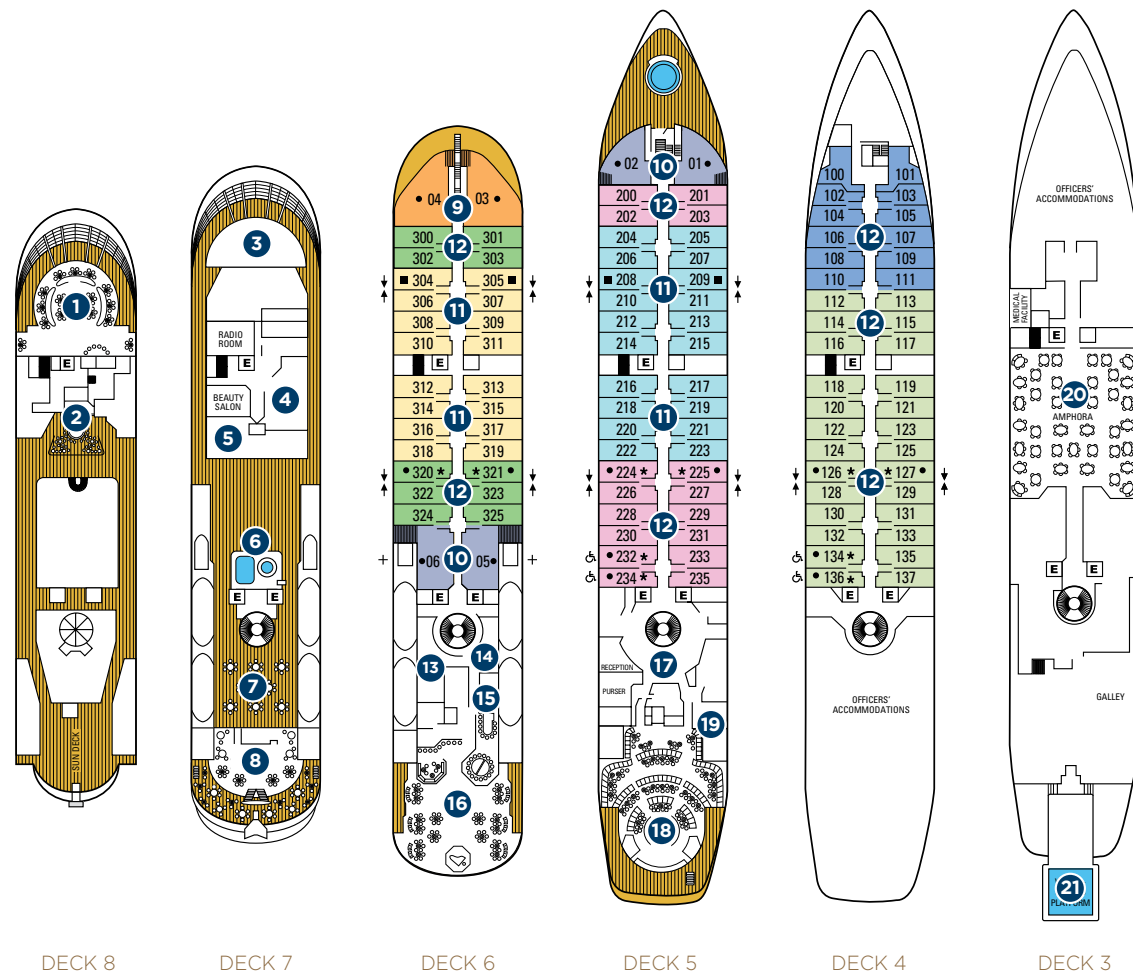

DECK PLANS

# ABOARD STAR PRIDE, STAR BREEZE & STAR LEGEND

ONBOARD SPACES

- |                                      |                      |                         |
|--------------------------------------|----------------------|-------------------------|
| 1 Yacht Club                         | 8 Veranda/Candles    | 16 Compass Rose         |
| 2 Star Bar                           | 9 Owner's Suites     | 17 Reception            |
| 3 Bridge                             | 10 Classic Suites    | 18 Lounge               |
| 4 WindSpa                            | 11 Balcony Suites    | 19 Screening Room       |
| 5 Fitness Center                     | 12 Ocean View Suites | 20 AmphorA Restaurant   |
| 6 Counter-current pool and whirlpool | 13 Signature Shop    | 21 Watersports Platform |
| 7 Courtyard                          | 14 Library           |                         |
|                                      | 15 Casino            |                         |

Owner's Suite, Forward\*

\*Star Pride Owner's Suite is a slightly different layout.

Classic Suite, Midship

YACHT FACTS

- GUEST CAPACITY:** 212
- GUEST DECKS:** 6
- CREW MEMBERS:** 150-153
- LENGTH:** 440 feet (134 meters)
- BEAM:** 63 feet (19 meters)
- DRAFT:** 16.5 feet (5 meters)
- CRUISING SPEED:** 15 knots
- PROPULSION:** Twin propeller, driven by four Bergen marine diesel engines
- TONNAGE:** 9,975 gross registered tons (grt)
- YACHT'S REGISTRY:** Bahamas