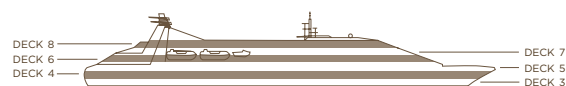

ONBOARD SPACES

1 Yacht Club	8 Veranda/Candles	16 Compass Rose
2 Star Bar	9 Owner's Suites	17 Reception
3 Bridge	10 Classic Suites	18 Lounge
4 WindSpa	11 Balcony Suites	19 Screening Room
5 Fitness Center	12 Ocean View Suites	20 AmphorA Restaurant
6 Counter-current pool and whirlpool	13 Signature Shop	21 Watersports Platform
7 Courtyard	14 Library	
	15 Casino	

Star Pride completed renovation of the full yacht in June 2016; Star Breeze and Star Legend underwent similar transformations in spring of 2015 prior to joining the Windstar fleet.

- + RESTRICTED VIEW
- ↓ ADJOINING SUITES
- E ELEVATOR
- ONE QUEEN SIZE BED ONLY (no twin option)
- SHOWER ONLY
- SHOWER ONLY (STAR LEGEND)
- ♿ MODIFIED ACCESSIBLE SUITES
  Feature a full-size bed (no twin option)
  Suites 134, 136, 232 & 234, are modified accessible, shower only with a small lip into shower, a step into the bathroom with a portable ramp, standard interior and exterior doorways.

- OWNER'S SUITE (OW)
- CLASSIC SUITE (CS)
- BALCONY SUITE 1 (BS1)
- BALCONY SUITE (BS)
- OCEAN VIEW SUITE 3 (S3)
- OCEAN VIEW SUITE 2 (S2)
- OCEAN VIEW SUITE 1 (S1)
- OCEAN VIEW SUITE (S)

- Access to board ship is via stairs only.
- Access to/from outside deck may require assistance with doors and thresholds.