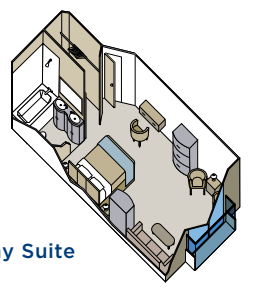

- OWNER'S SUITE (OW)
- CLASSIC SUITE (CS)
- BALCONY SUITE 1 (BS1)
- BALCONY SUITE (BS)
- OCEAN VIEW SUITE 3 (S3)
- OCEAN VIEW SUITE 2 (S2)
- OCEAN VIEW SUITE 1 (S1)
- OCEAN VIEW SUITE (S)

- Access to board ship is via stairs only.
- Access to/from outside deck may require assistance with doors and thresholds.

ALL-SUITE YACHTS

- Owner's Suites (OW):**  
575 square feet (54 square meters)
- Classic Suites (CS):**  
Forward Suites, 01 and 02 – 400 square feet (37 square meters)  
Midship Suites, 05 and 06 – 530 square feet (49 square meters)  
Classic Suites with 3rd berths – 05 and 06
- Balcony Suites (BS, BS1):**  
277 square feet (26 square meters)  
Balcony Suites with 3rd berths – 204-205, 222-223
- Ocean View Suites (S, S1, S2, S3):**  
277 square feet (26 square meters)  
Ocean View Suites with 3rd berths – 112-115, 200-201, 300-301
- Modified Accessible Suites:**  
277 square feet (26 square meters), (Suites 134, 136, 232, 234).

Owner's Suite, Forward\*

\*Star Pride Owner's Suite is a slightly different layout.

Classic Suite, Midship

YACHT FACTS

- GUEST CAPACITY:** 212
- GUEST DECKS:** 6
- CREW MEMBERS:** 150-153
- LENGTH:** 440 feet (134 meters)
- BEAM:** 63 feet (19 meters)
- DRAFT:** 16.5 feet (5 meters)
- CRUISING SPEED:** 15 knots
- PROPULSION:** Twin propeller, driven by four Bergen marine diesel engines
- TONNAGE:** 9,975 gross registered tons (grt)
- YACHT'S REGISTRY:** Bahamas

Classic Suite, Forward

Balcony Suite

Ocean View Suite

Ocean View Accessible Suite