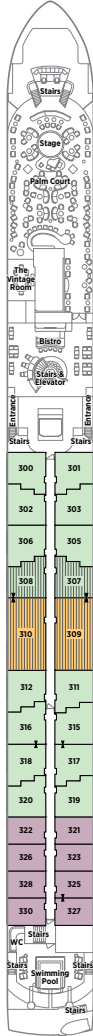

CRYSTAL BACH | DECK PLANS

VISTA DECK 4

Canopied Seating Areas
Vista Bar

CRYSTAL DECK 3

Bistro
Palm Court
Swimming Pool
The Vintage Room

SEAHORSE DECK 2

Reception
The Pantry
Waterside

HARMONY DECK 1

Fitness Center
Guest Laundry
Treatment Room

SUITE CATEGORIES

CS CRYSTAL SUITE 759 SQ. FT. (70.5 SQ. M.)	CRYSTAL DECK 3
● CP CRYSTAL PENTHOUSE 506 SQ. FT. (47 SQ. M.)	CRYSTAL DECK 3
● S1 ● S2 DELUXE SUITE W/ PANORAMIC BALCONY-WINDOW 253 SQ. FT. (23.5 SQ. M.)	CRYSTAL DECK 3 SEAHORSE DECK 2
● S3 DELUXE SUITE W/ PANORAMIC BALCONY-WINDOW 237 SQ. FT. (22 SQ. M.)	SEAHORSE DECK 2
● S4 ● S5 PETITE SUITE W/ PANORAMIC BALCONY-WINDOW 188 SQ. FT. (17.5 SQ. M.)	CRYSTAL DECK 3 SEAHORSE DECK 2