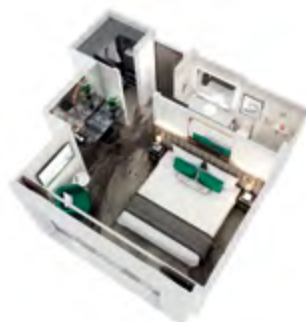

*Restrictions apply. Services are nontransferable. There are no credits given for forfeited services. **Please note:** Penthouse and stateroom photos shown are examples of what is available and do not necessarily reflect all rooms or latest refurbishments, including but not limited to staterooms for guests with disabilities.