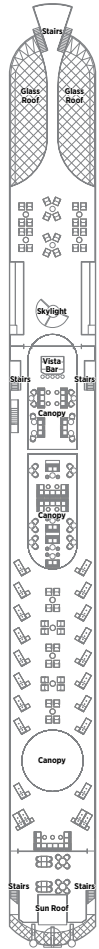

CRYSTAL BACH | DECK PLANS

VISTA DECK 4

Canopied Seating Areas
Vista Bar

CRYSTAL DECK 3

Bistro
Palm Court
Swimming Pool
The Vintage Room

SEAHORSE DECK 2

Reception
The Pantry
Waterside

HARMONY DECK 1

Fitness Center
Guest Laundry
Treatment Room

SUITE CATEGORIES

CS CRYSTAL SUITE 759 SQ. FT. (70.5 SQ. M.)	CRYSTAL DECK 3
● CP CRYSTAL PENTHOUSE 506 SQ. FT. (47 SQ. M.)	CRYSTAL DECK 3
● S1 ● S2 DELUXE SUITE W/ PANORAMIC BALCONY-WINDOW 253 SQ. FT. (23.5 SQ. M.)	CRYSTAL DECK 3 SEAHORSE DECK 2
● S3 DELUXE SUITE W/ PANORAMIC BALCONY-WINDOW 237 SQ. FT. (22 SQ. M.)	SEAHORSE DECK 2
● S4 ● S5 PETITE SUITE W/ PANORAMIC BALCONY-WINDOW 188 SQ. FT. (17.5 SQ. M.)	CRYSTAL DECK 3 SEAHORSE DECK 2

SPECIFICATIONS

GUEST CAPACITY	106
STAFF TO GUEST RATIO	1 TO 1.6
LENGTH	442.5 FT. (135 M.)
WIDTH	37.5 FT. (11 M.)

♿ Staterooms for guests with disabilities

▶ Connecting suites

*Please note, dimensions featured do not include verandahs.